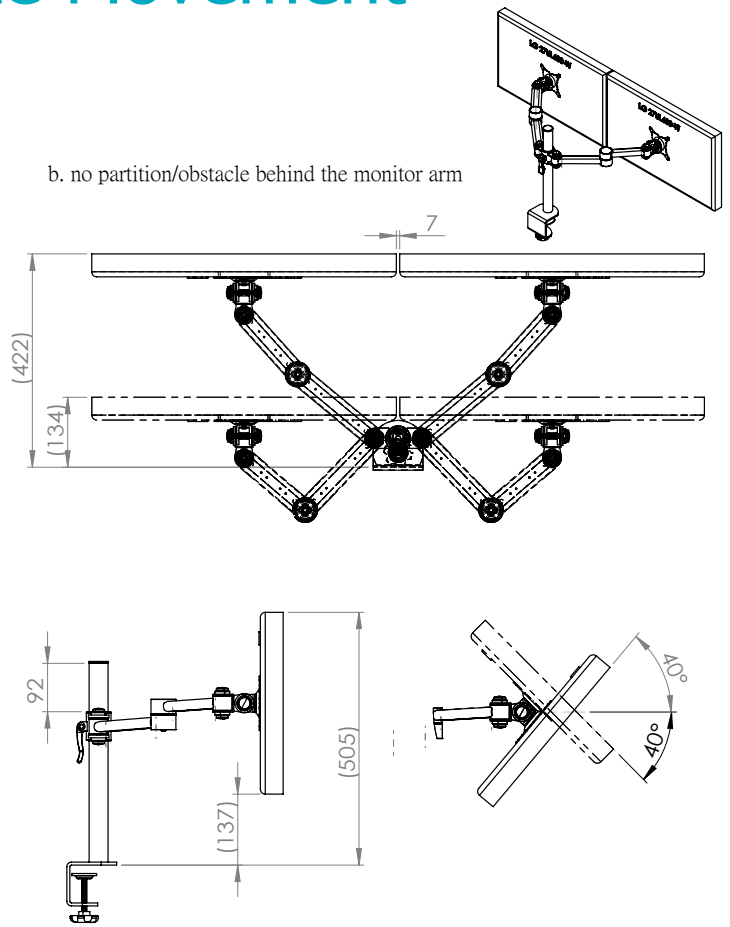

Stream dual beam 2 screen – through-desk

Product Specification

Product code	STREAMCOMB07 - Silver
Weight capacity	20kg per arm
Max screen size	30"
Max forward extension	440mm, 860mm apart
VESA	75mm & 100mm VESA compliant
Movement	Height adjustment, tilt, swivel, rotation and reach
Height adjustment	Max height adjustment 300mm
Tilt	85 degrees up / 85 degrees down (170 degrees total)

Additional Information

Dual beam manual height adjustable arms with M16 through-desk

Cable management

Colour options available:

Silver - STREAMCOMB07 - RAL code 9006

White - STREAMCOMB07W - RAL code 9010

Black - STREAMCOMB07B - RAL code 9005

Ergo
01235 773373
www.ergold.co.uk
sales@ergold.co.uk

Monitor Size Movement

27" Screen

a. Having a partition/obstacle behind the monitor arm

b. no partition/obstacle behind the monitor arm

30" Screen

a. Having a partition/obstacle behind the monitor arm

b. no partition/obstacle behind the monitor arm