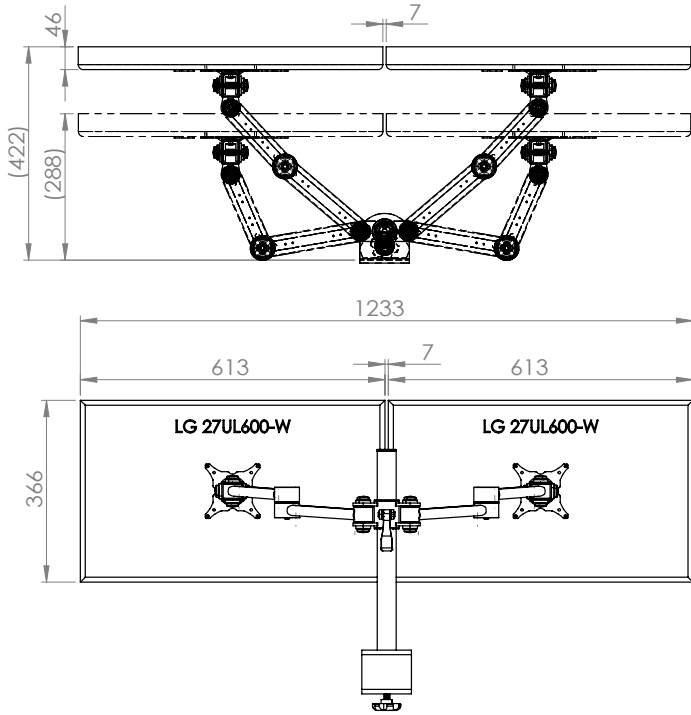

Stream dual beam 2 screen – through-desk

Product Specification

Product code	STREAMCOMB07 - Silver
Weight capacity	20kg per arm
Max screen size	30"
Max forward extension	440mm, 860mm apart
VESA	75mm & 100mm VESA compliant
Movement	Height adjustment, tilt, swivel, rotation and reach
Height adjustment	Max height adjustment 300mm
Tilt	85 degrees up / 85 degrees down (170 degrees total)

Additional Information

Dual beam manual height adjustable arms with M16 through-desk

Cable management

Colour options available:

Silver - STREAMCOMB07 - RAL code 9006

White - STREAMCOMB07W - RAL code 9010

Black - STREAMCOMB07B - RAL code 9005

Ergo
01235 773373
www.ergold.co.uk
sales@ergold.co.uk

Monitor Size Movement

27" Screen

a. Having a partition/obstacle behind the monitor arm

b. no partition/obstacle behind the monitor arm

30" Screen

a. Having a partition/obstacle behind the monitor arm

b. no partition/obstacle behind the monitor arm