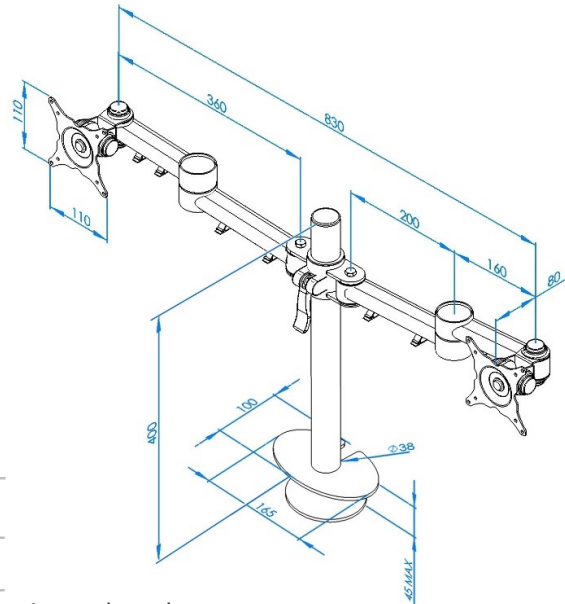

Stream dual beam 2 screen – through-desk

Product Specification

Product code	STREAMCOMB07 - Silver
Weight capacity	20kg per arm
Max screen size	30"
Max forward extension	440mm, 860mm apart
VESA	75mm & 100mm VESA compliant
Movement	Height adjustment, tilt, swivel, rotation and reach
Height adjustment	Max height adjustment 300mm
Tilt	85 degrees up / 85 degrees down (170 degrees total)

Additional Information

Dual beam manual height adjustable arms with M16 through-desk

Cable management

Colour options available:

Silver - STREAMCOMB07 - RAL code 9006

White - STREAMCOMB07W - RAL code 9010

Black - STREAMCOMB07B - RAL code 9005

Ergo
01235 773373
www.ergold.co.uk
sales@ergold.co.uk

Monitor Size Movement

27" Screen

a. Having a partition/obstacle behind the monitor arm

b. no partition/obstacle behind the monitor arm

30" Screen

a. Having a partition/obstacle behind the monitor arm

b. no partition/obstacle behind the monitor arm