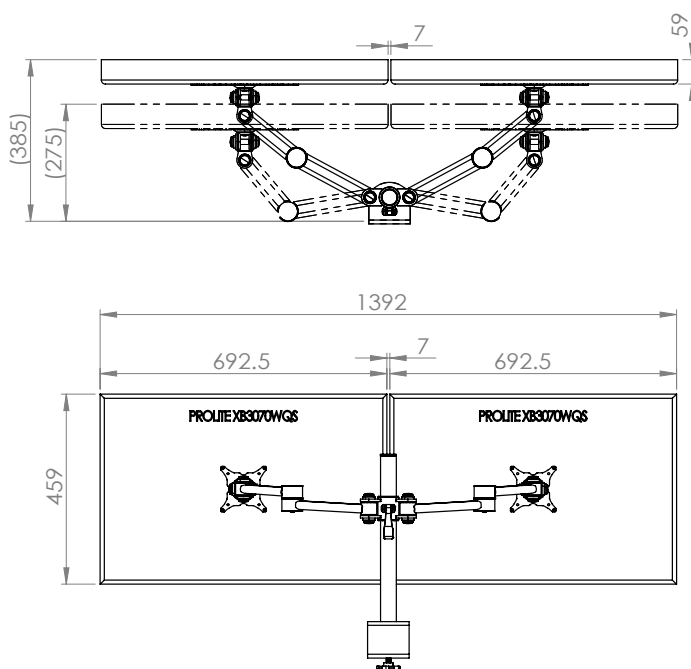

Stream dual beam 2 screen – through-desk

Product Specification

Product code	STREAMCOMB07 - Silver
Weight capacity	20kg per arm
Max screen size	30"
Max forward extension	440mm, 860mm apart
VESA	75mm & 100mm VESA compliant
Movement	Height adjustment, tilt, swivel, rotation and reach
Height adjustment	Max height adjustment 300mm
Tilt	85 degrees up / 85 degrees down (170 degrees total)

Additional Information

Dual beam manual height adjustable arms with M16 through-desk

Cable management

Colour options available:

Silver - STREAMCOMB07 - RAL code 9006

White - STREAMCOMB07W - RAL code 9010

Black - STREAMCOMB07B - RAL code 9005

Ergo
01235 773373
www.ergold.co.uk
sales@ergold.co.uk

Monitor Size Movement

27" Screen

a. Having a partition/obstacle behind the monitor arm

b. no partition/obstacle behind the monitor arm

30" Screen

a. Having a partition/obstacle behind the monitor arm

b. no partition/obstacle behind the monitor arm